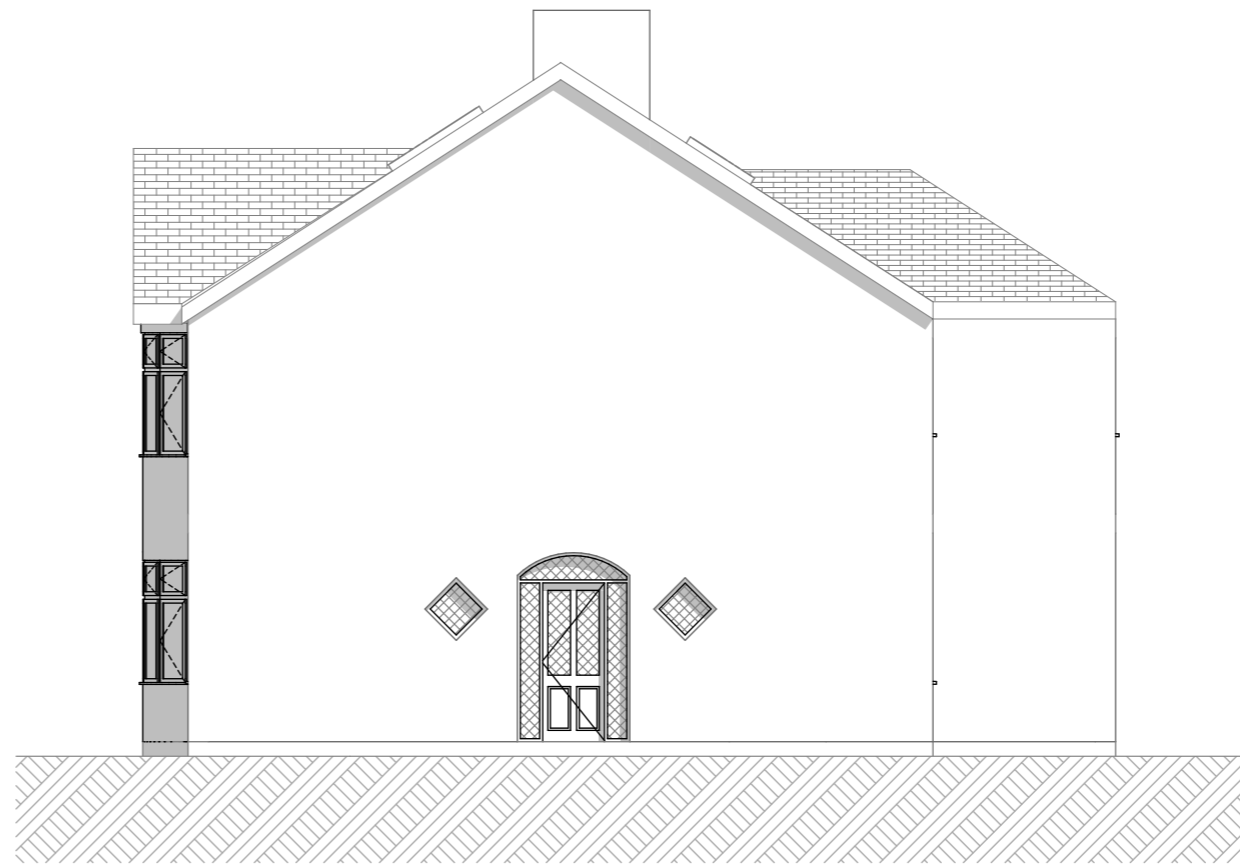

Front Elevation

Flank Elevation

Rear Elevation

Flank Elevation

ARCHITECTURE
 255 London Road, Hadleigh, Essex, SS7 2BN
 Info@A9Architecture.co.uk
 Tel: 01702558888

Project: 27 Glenbervie Drive
 Leigh-on-Sea
 Essex
 SS9 3JU

Drawing Title: Proposed Elevations

Client: Adam & Nikki Kantor

Drawn: TV	Checked: DP	Date: 5/17/2018	Scale: 1:100	Paper Size: A3
-----------	-------------	-----------------	--------------	----------------