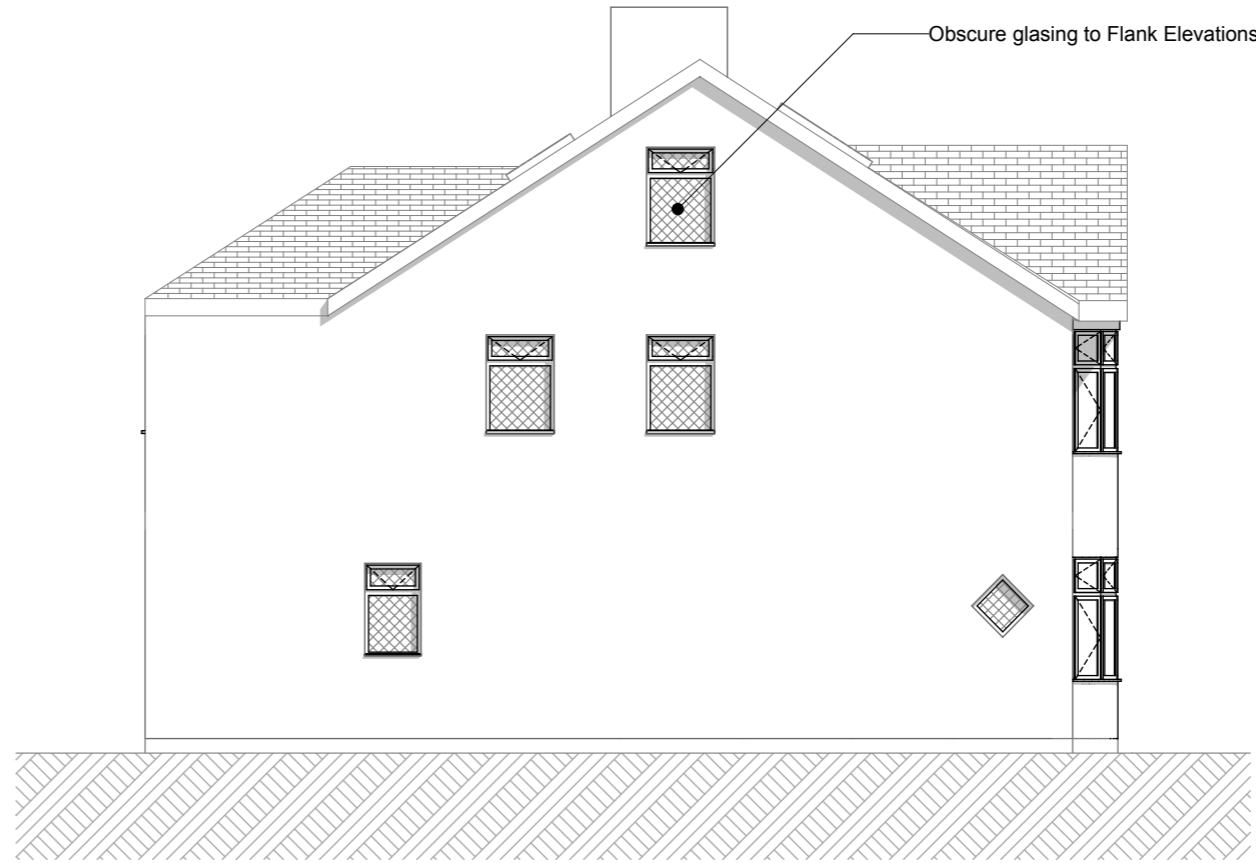

Front Elevation

Flank Elevation

Rear Elevation

Flank Elevation

ARCHITECTURE
 255 London Road, Hadleigh, Essex, SS7 2BN
 Info@A9Architecture.co.uk
 Tel: 01702558888

Project: 27 Glenbervie Drive
 Leigh-on-Sea
 Essex
 SS9 3JU

Drawing Title: Proposed Elevations

Client: Adam & Nikki Kantor

Drawn: TV	Checked: DP	Date: 5/17/2018	Scale: 1:100	Paper Size: A3
-----------	-------------	-----------------	--------------	----------------